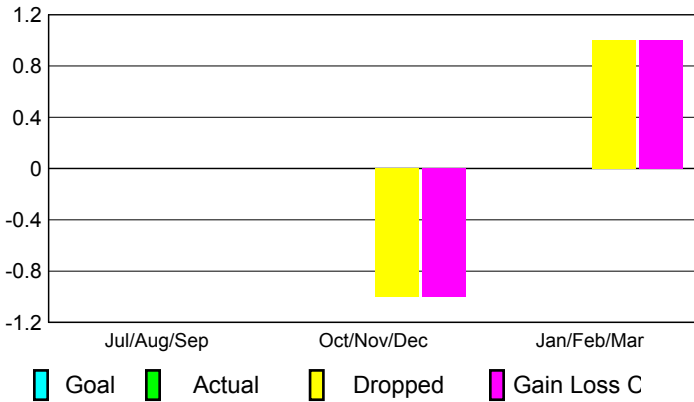

2008-2009 GMT Quarterly Report for District (or Undistricted) **District 103 E**

GMT: **JACQUES 'JACK' VERBEKE**

Location: **FRANCE**

GMT CA: **4**

CLUBS

Club Results 2008-2009

Clubs 2007-2008

Month	New Club Goal	Actual New Clubs	Actual Dropped Clubs	Gain/Loss of Clubs	Gain/Loss of Clubs
Jul/Aug/Sep	0	0	0	0	0
Oct/Nov/Dec	0	0	-1	-1	0
Jan/Feb/Mar	0	0	1	1	-1
Totals	0	0	0	0	-1

Club Results 2008-2009

Goal, New, Dropped, Gain/Loss

Comparison of Club Gain/Loss

Current Year Compared to the Previous Year

YTD Status Quo Clubs 2008-2009

Status Quo Clubs Compared to Status Quo Members

MEMBERSHIP