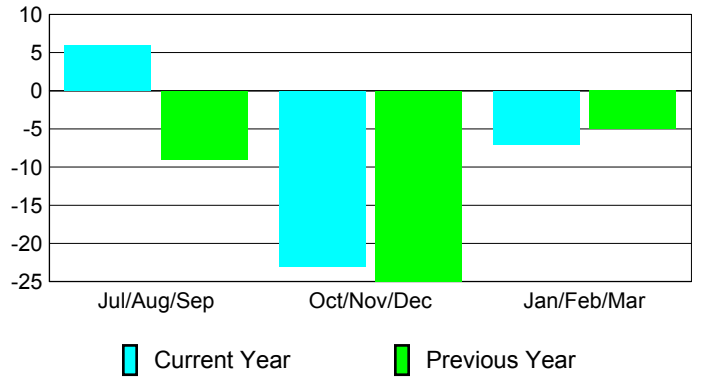

Membership Results 2008-2009

Membership 2007-2008

Month	Net Memb Goal	Actual New Memb	Actual Dropped Memb	Gain/Loss of Memb	Gain/Loss of Memb
Jul/Aug/Sep	0	46	-40	6	-9
Oct/Nov/Dec	-20	30	-53	-23	-25
Jan/Feb/Mar	20	44	-51	-7	-5
Totals	0	120	-144	-24	-39

Membership Results 2008-2009

Goal, New, Dropped, Gain/Loss

Comparison of Membership Gain/Loss

Current Year Compared to the Previous Year

Gender Comparison 2008-2009