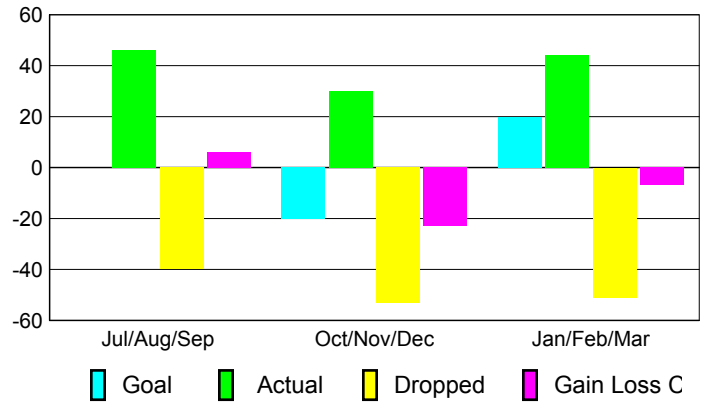

Membership Results 2008-2009

Goal, New, Dropped, Gain/Loss