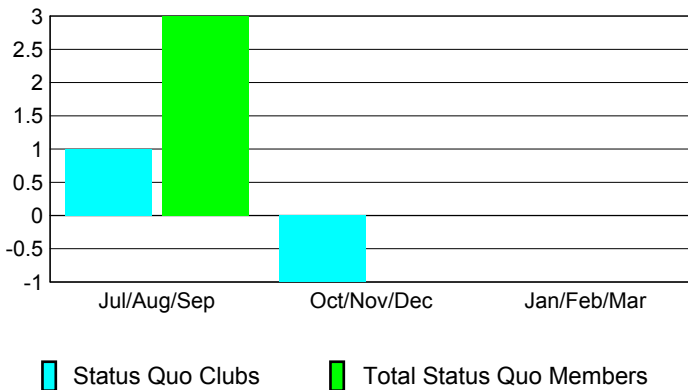

Club Results 2008-2009

Goal, New, Dropped, Gain/Loss

Comparison of Club Gain/Loss

Current Year Compared to the Previous Year

YTD Status Quo Clubs 2008-2009

Status Quo Clubs Compared to Status Quo Members

MEMBERSHIP

Membership Results 2008-2009

Membership 2007-2008

Month	Net Memb Goal	Actual New Memb	Actual Dropped Memb	Gain/Loss of Memb	Gain/Loss of Memb
Jul/Aug/Sep	0	46	-40	6	-9
Oct/Nov/Dec	-20	30	-53	-23	-25
Jan/Feb/Mar	20	44	-51	-7	-5
Totals	0	120	-144	-24	-39