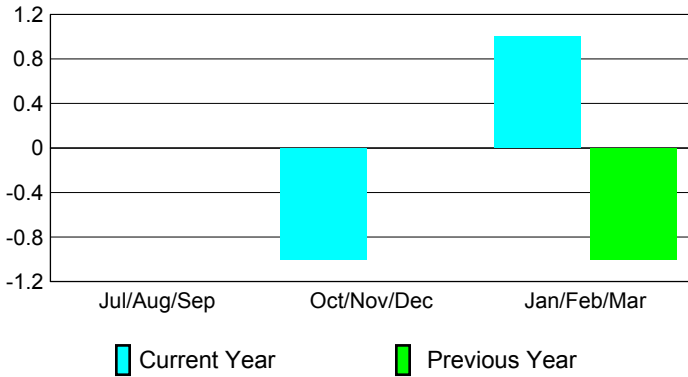

2008-2009 GMT Quarterly Report for District (or Undistricted) **District 103 E**

GMT: **JACQUES 'JACK' VERBEKE**

Location: **FRANCE**

GMT CA: **4**

CLUBS

Club Results 2008-2009

Clubs 2007-2008

Month	New Club Goal	Actual New Clubs	Actual Dropped Clubs	Gain/Loss of Clubs	Gain/Loss of Clubs
Jul/Aug/Sep	0	0	0	0	0
Oct/Nov/Dec	0	0	-1	-1	0
Jan/Feb/Mar	0	0	1	1	-1
Totals	0	0	0	0	-1

Club Results 2008-2009

Goal, New, Dropped, Gain/Loss

Comparison of Club Gain/Loss

Current Year Compared to the Previous Year

YTD Status Quo Clubs 2008-2009

Status Quo Clubs Compared to Status Quo Members

MEMBERSHIP